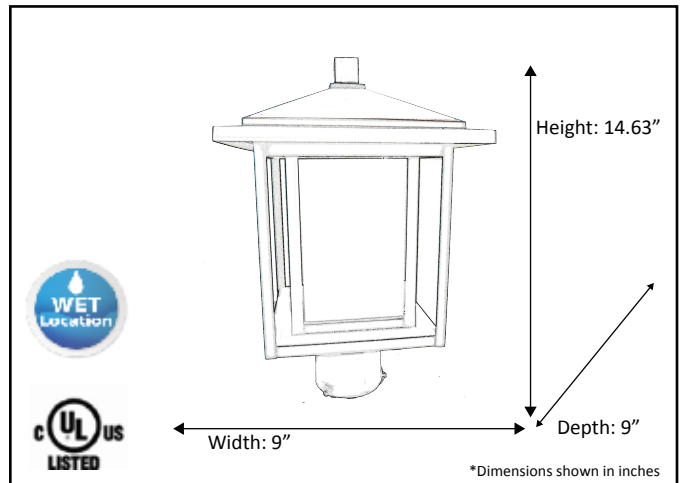

Model #	CL-2887-TBK
Description	Small Post Light
Dimensions- HxW(xD)	14.63" x 9" x 9"
CRI	> 80
Wattage	12W
Lamping	1 x 100W (E27)
Dimmable	No
Finish Color	Textured Black
Glass Color	Clear Glass

ELECTRICAL REQUIREMENTS: Fixture requires a grounded electrical supply line of 120 volts AC.

INSTALLATION REQUIREMENTS: Fixture attaches to electrical junction box securely anchored in wall or ceiling.
All mounting hardware included.

HOMEnhancements.com / 1505-A Kelly Blvd., Carrollton, TX. 75006